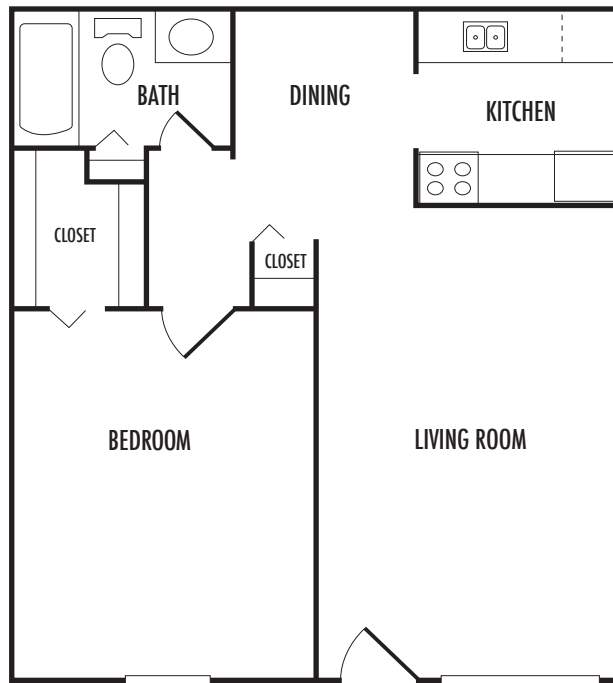

FLOOR PLAN B

One Bedroom, One Bath, 615 Square Feet

NAPOLEON SQUARE

*Your selected floor plan may vary from this illustration due to design configuration and architectural styling.
Not all features are available in every apartment. All square footages are approximate.*