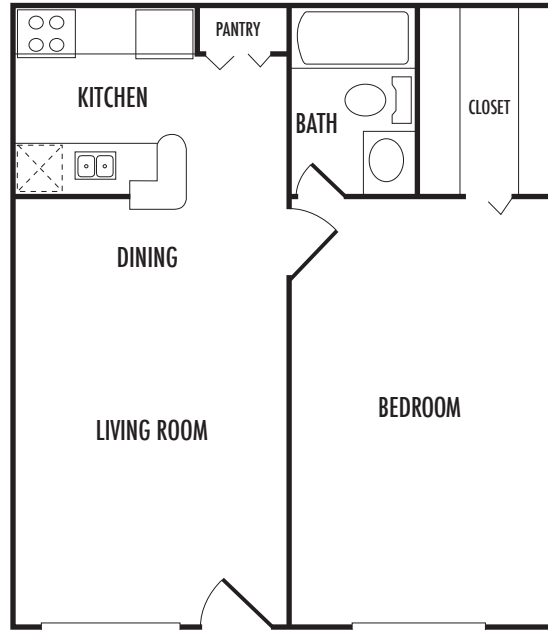

# FLOOR PLAN C

One Bedroom, One Bath, 615 Square Feet

## NAPOLEON SQUARE

*Your selected floor plan may vary from this illustration due to design configuration and architectural styling.  
Not all features are available in every apartment. All square footages are approximate.*