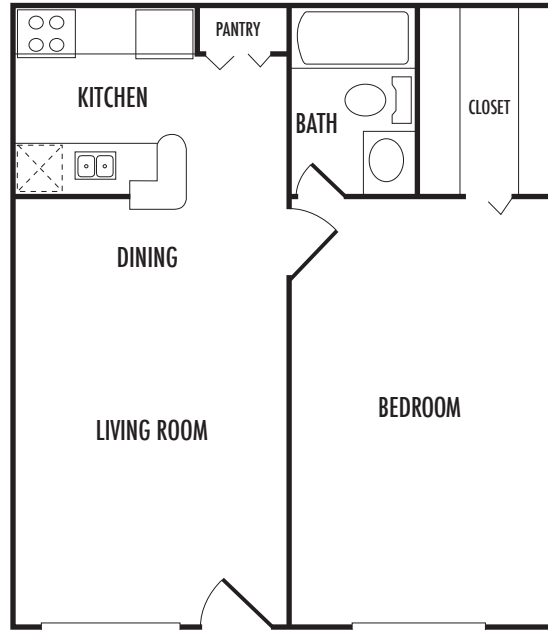

FLOOR PLAN C

One Bedroom, One Bath, 615 Square Feet

NAPOLEON SQUARE

*Your selected floor plan may vary from this illustration due to design configuration and architectural styling.
Not all features are available in every apartment. All square footages are approximate.*