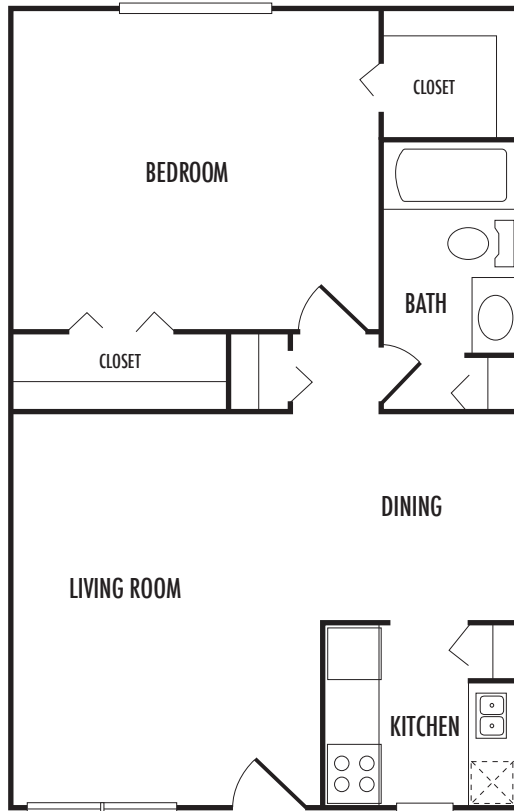

FLOOR PLAN D

One Bedroom, One Bath, 650 Square Feet

NAPOLEON SQUARE

*Your selected floor plan may vary from this illustration due to design configuration and architectural styling.
Not all features are available in every apartment. All square footages are approximate.*