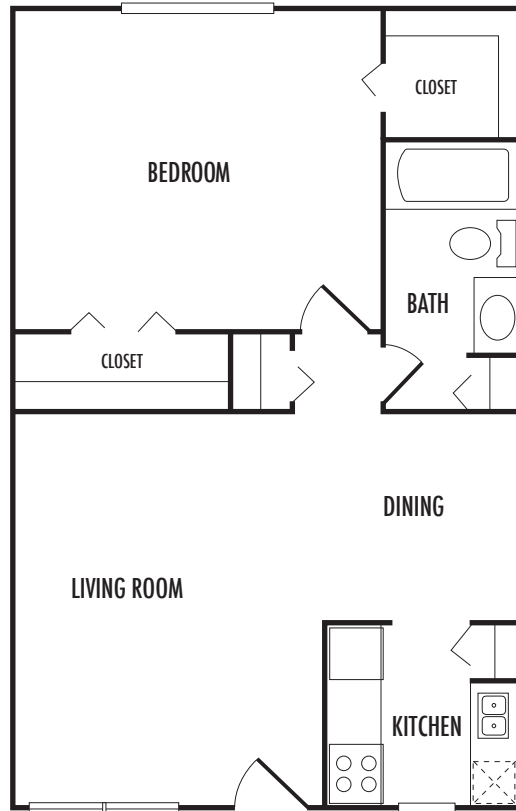

FLOOR PLAN D

One Bedroom, One Bath, 650 Square Feet

NAPOLEON SQUARE

*Your selected floor plan may vary from this illustration due to design configuration and architectural styling.
Not all features are available in every apartment. All square footages are approximate.*