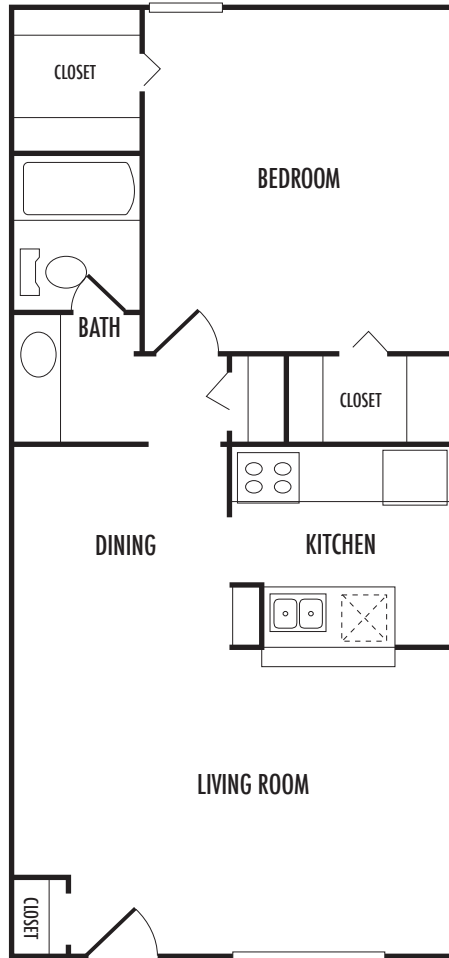

# FLOOR PLAN E

One Bedroom, One Bath, 720 Square Feet

## NAPOLEON SQUARE

*Your selected floor plan may vary from this illustration due to design configuration and architectural styling.  
Not all features are available in every apartment. All square footages are approximate.*