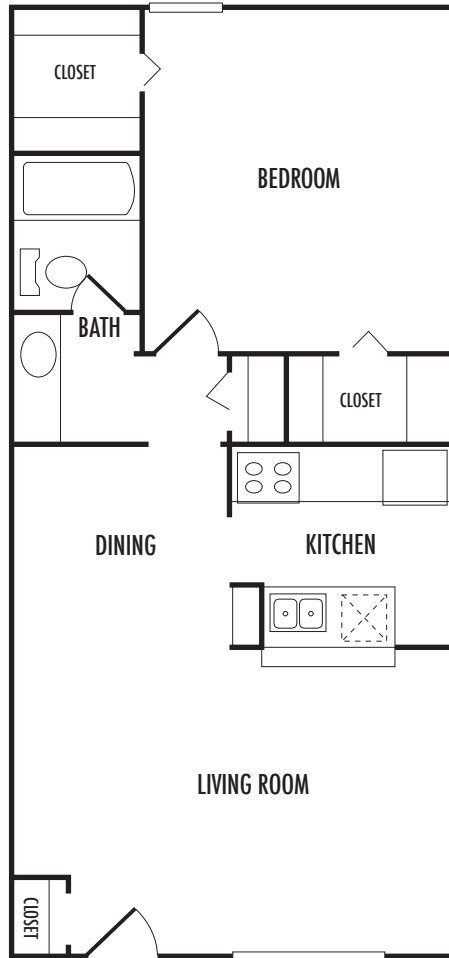

FLOOR PLAN E

One Bedroom, One Bath, 720 Square Feet

NAPOLEON SQUARE

*Your selected floor plan may vary from this illustration due to design configuration and architectural styling.
Not all features are available in every apartment. All square footages are approximate.*