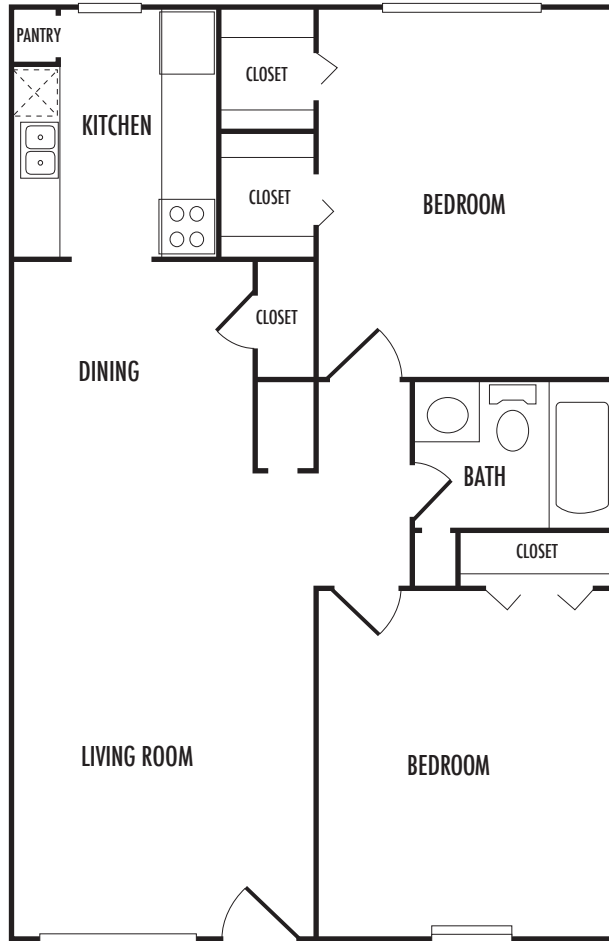

# FLOOR PLAN F

Two Bedroom, One Bath, 900 Square Feet

## NAPOLEON SQUARE

*Your selected floor plan may vary from this illustration due to design configuration and architectural styling.  
Not all features are available in every apartment. All square footages are approximate.*