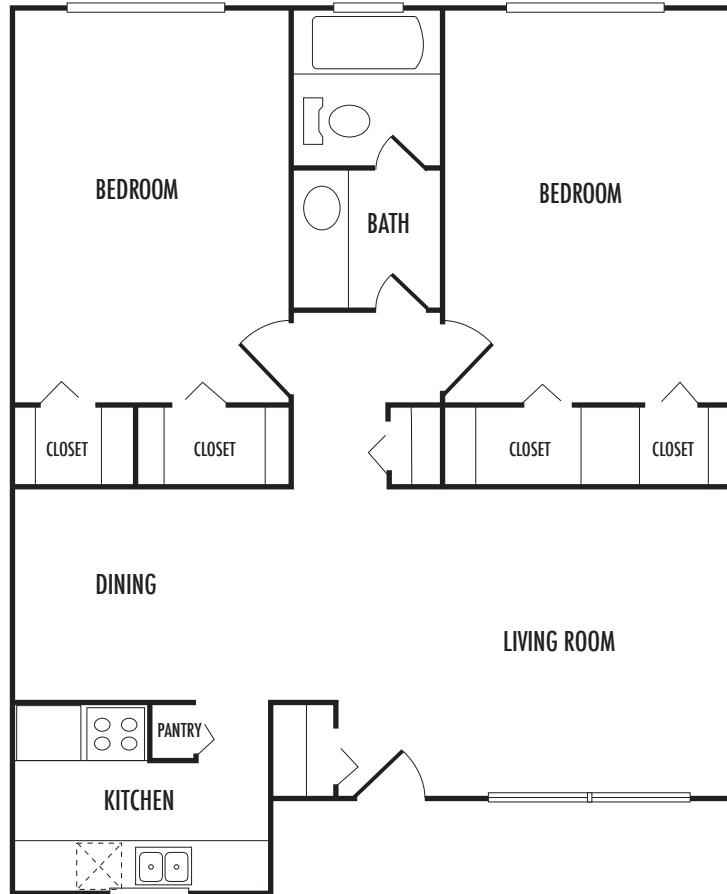

FLOOR PLAN G

Two Bedroom, One Bath, 960 Square Feet

NAPOLEON SQUARE

*Your selected floor plan may vary from this illustration due to design configuration and architectural styling.
Not all features are available in every apartment. All square footages are approximate.*