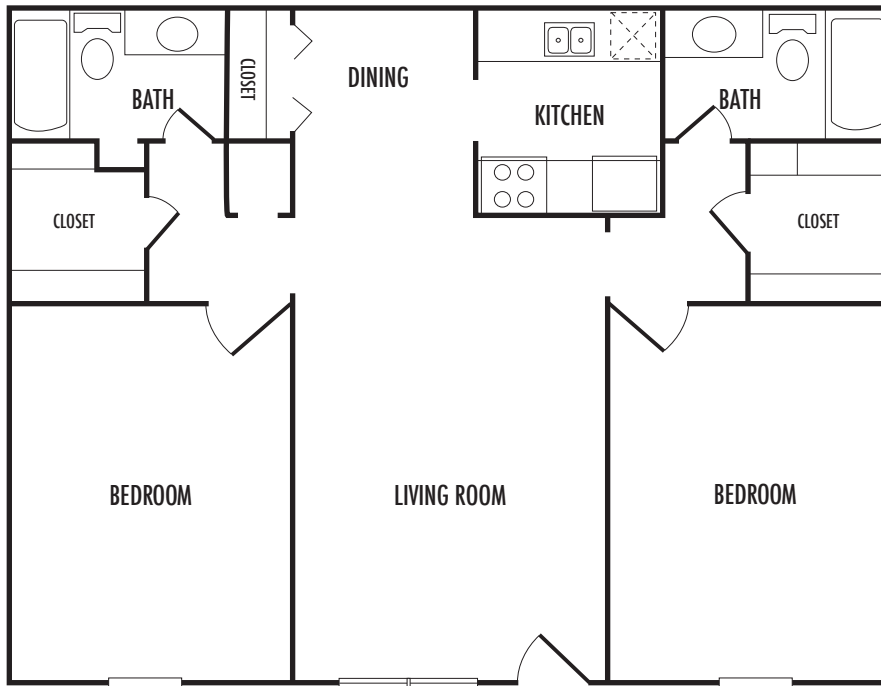

FLOOR PLAN H

Two Bedroom, Two Bath, 1008 Square Feet

NAPOLEON SQUARE

*Your selected floor plan may vary from this illustration due to design configuration and architectural styling.
Not all features are available in every apartment. All square footages are approximate.*