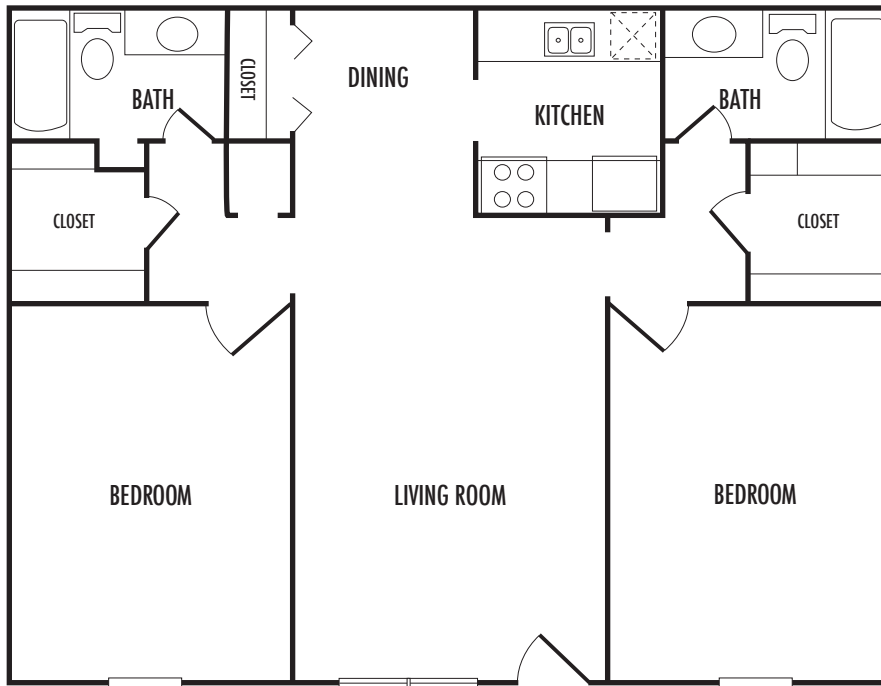

# FLOOR PLAN H

Two Bedroom, Two Bath, 1008 Square Feet

## NAPOLEON SQUARE

*Your selected floor plan may vary from this illustration due to design configuration and architectural styling.  
Not all features are available in every apartment. All square footages are approximate.*